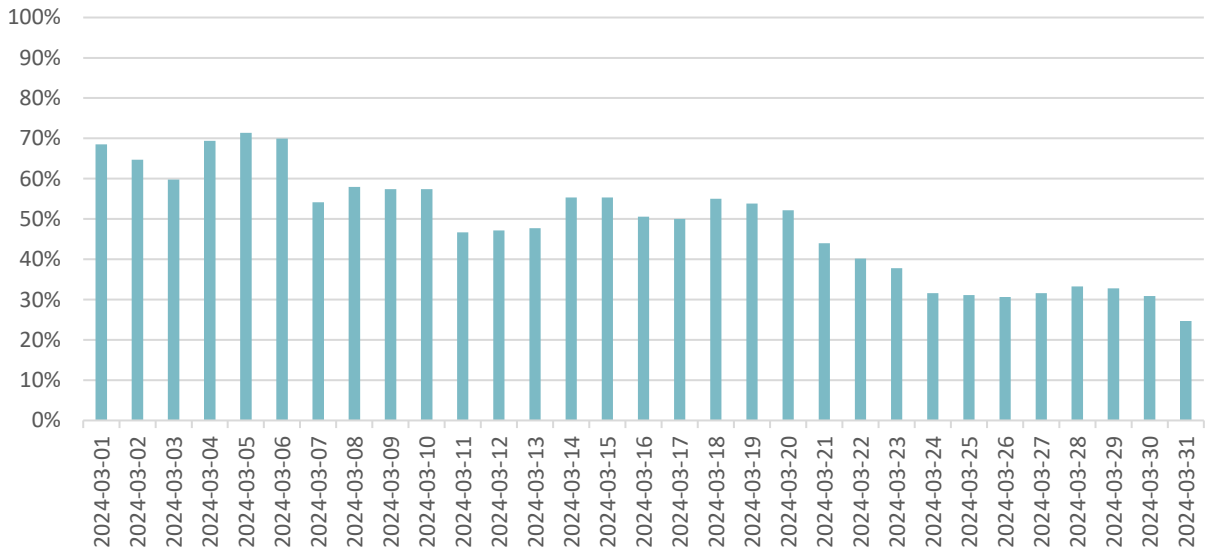

DESTINATION SILVER STAR

2023/24 Winter Season Occupancy Report
As at Dec 12 2023
Based on an average of 418 Rooms/Vacation Homes

Jan. 2024 Resort Occupancy

Feb. 2024 Resort Occupancy

Mar. 2024 Resort Occupancy

Apr. 2024 Resort Occupancy