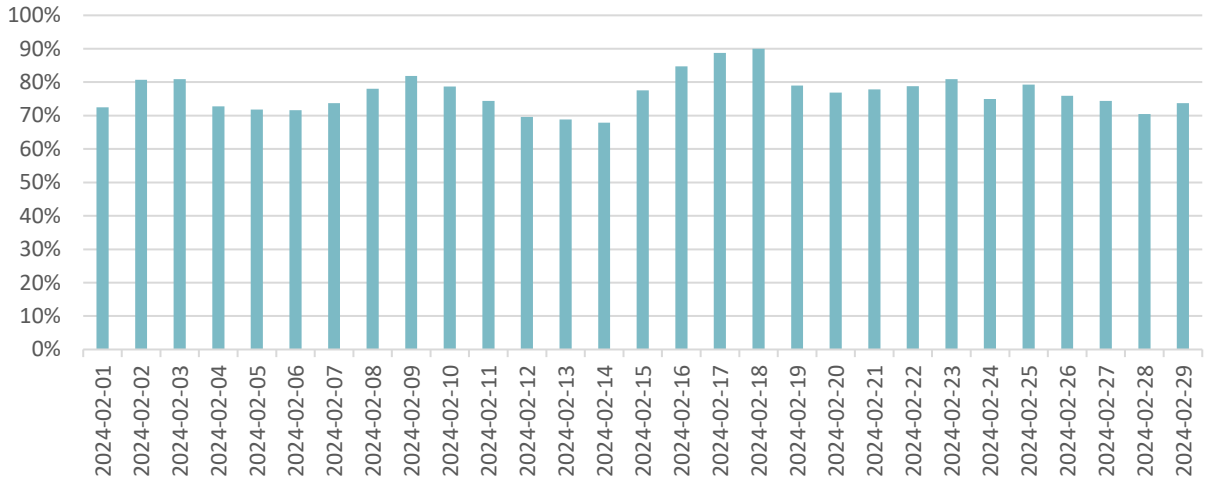

DESTINATION SILVER STAR

2023/24 Winter Season Occupancy Report
As at Dec 12 2023
Based on an average of 418 Rooms/Vacation Homes

Jan. 2024 Resort Occupancy

Feb. 2024 Resort Occupancy

Mar. 2024 Resort Occupancy