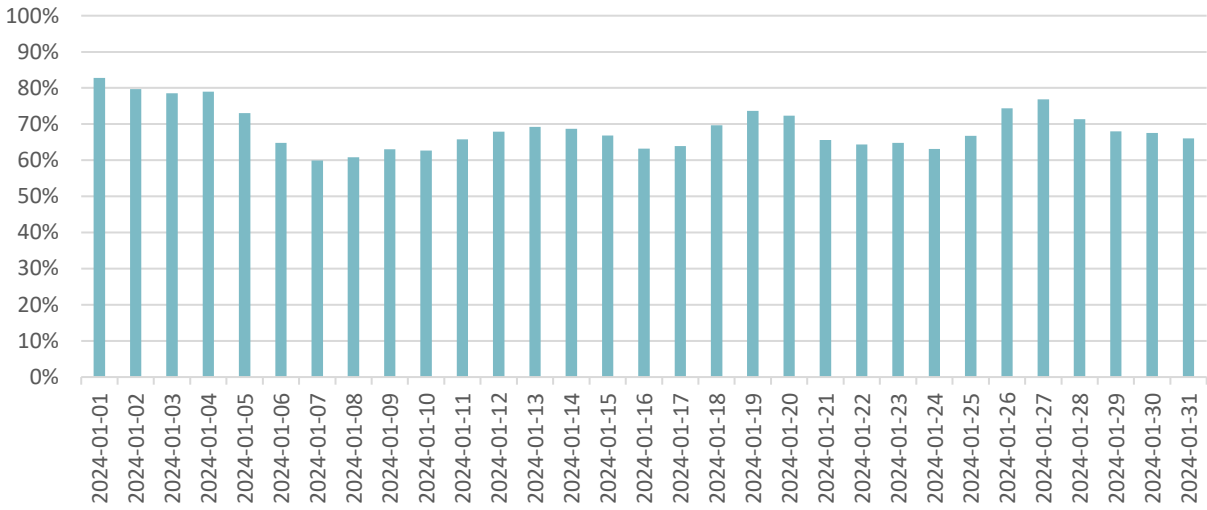

DESTINATION SILVER STAR

2023/24 Winter Season Occupancy Report
As at Dec 12 2023
Based on an average of 418 Rooms/Vacation Homes

Jan. 2024 Resort Occupancy

Feb. 2024 Resort Occupancy

Mar. 2024 Resort Occupancy

Apr. 2024 Resort Occupancy