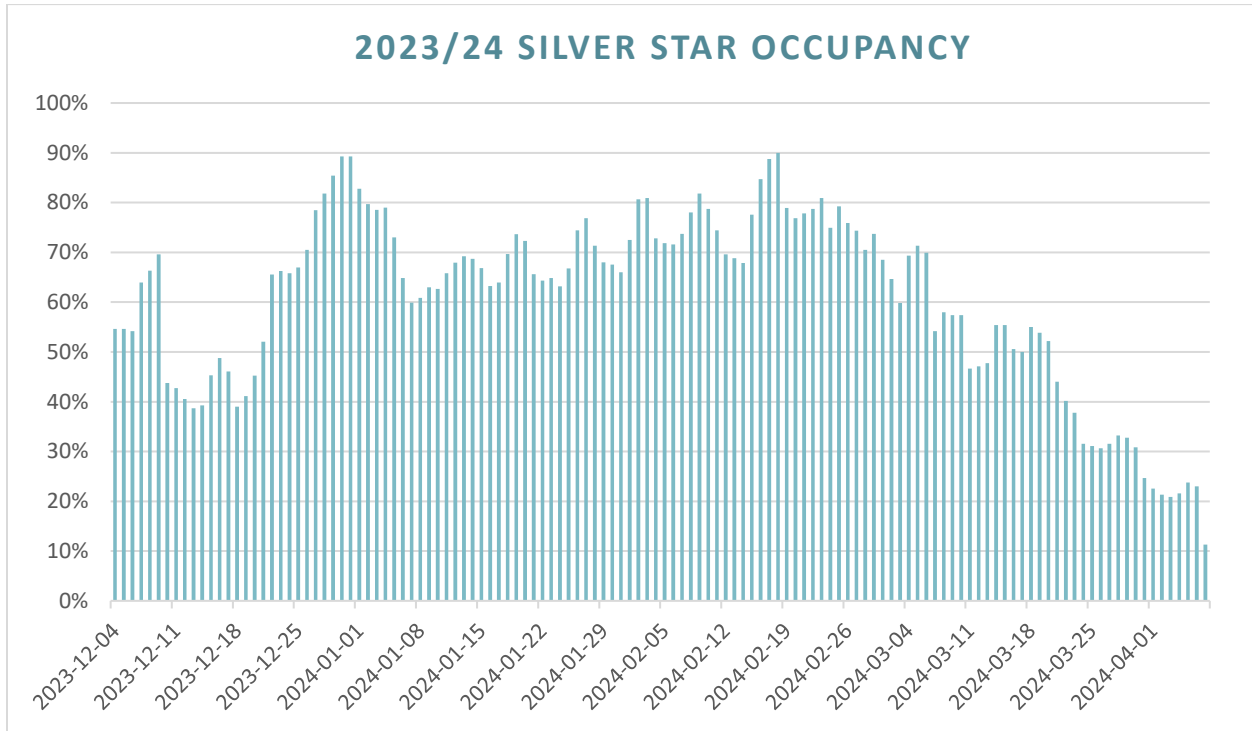

DESTINATION SILVER STAR

2023/24 Winter Season Occupancy Report
As at Dec 12 2023
Based on an average of 418 Rooms/Vacation Homes

Jan. 2024 Resort Occupancy

Feb. 2024 Resort Occupancy

Mar. 2024 Resort Occupancy

Apr. 2024 Resort Occupancy