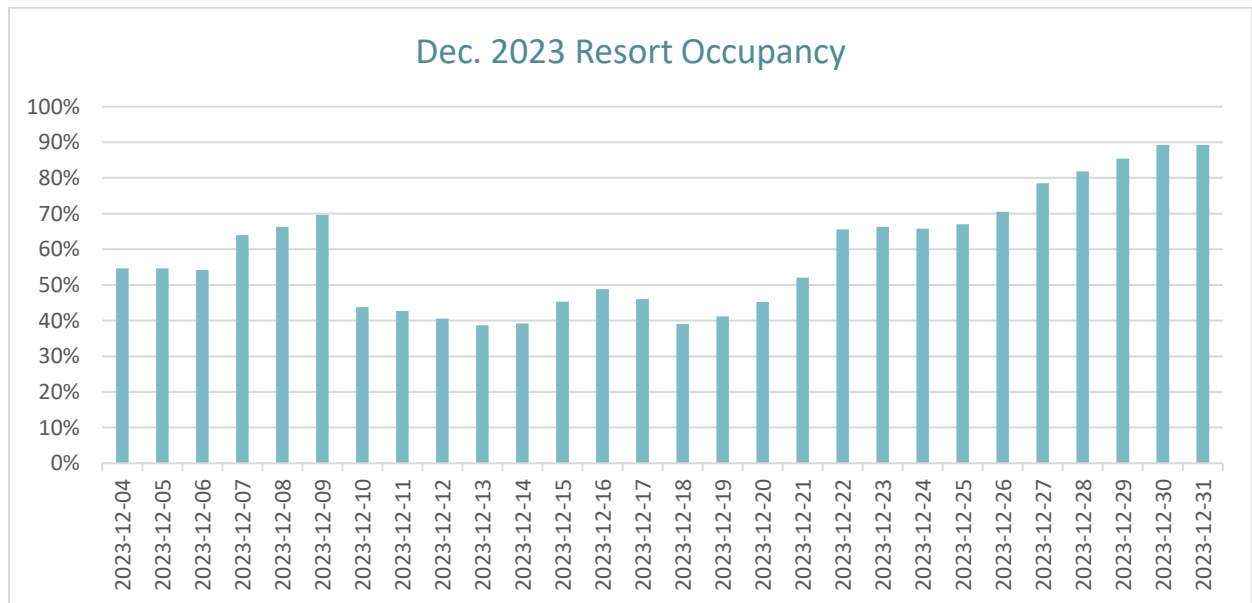

DESTINATION SILVER STAR

2023/24 Winter Season Occupancy Report
As at Dec 12 2023
Based on an average of 418 Rooms/Vacation Homes

Jan. 2024 Resort Occupancy

Feb. 2024 Resort Occupancy

Mar. 2024 Resort Occupancy

Apr. 2024 Resort Occupancy